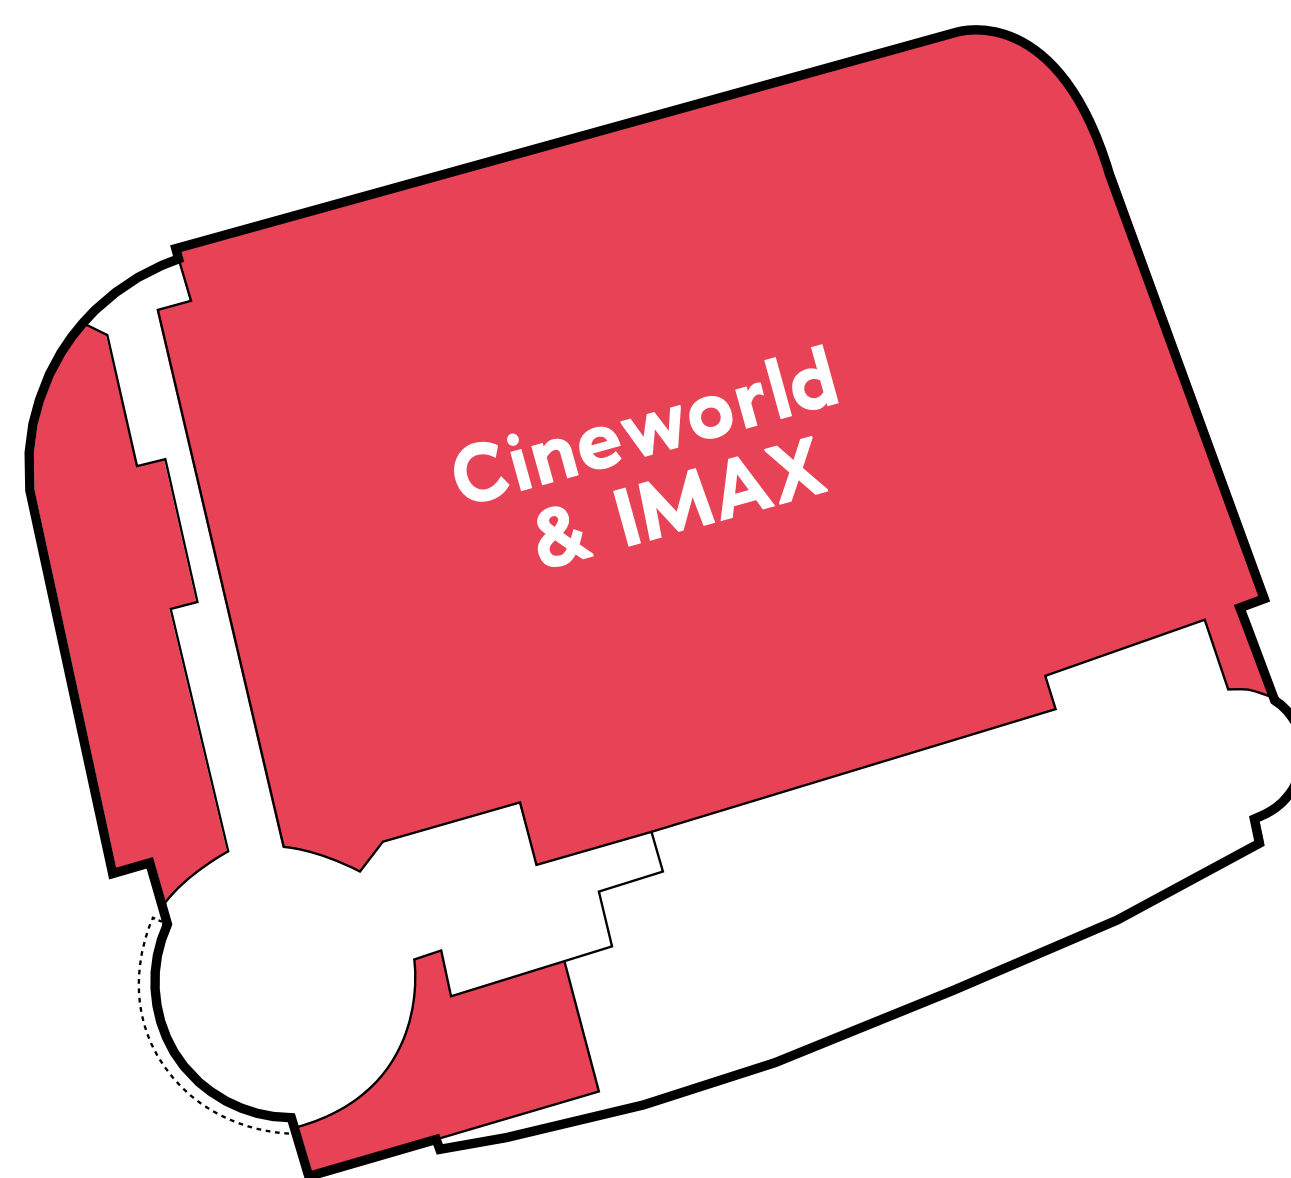

**THE CORNERHOUSE.
FLOOR MAPS.**

Lower Ground Floor

Ground Floor

First Floor

Second Floor

Third Floor

LOWER GROUND FLOOR

The Lost City Adventure Golf
Management Office

GROUND FLOOR

Bella Italia
Nando's
Roxy Ballroom
Slug & Lettuce
Subway
Tamatanga
TGI Fridays
Turtle Bay
Wagamama
Wing Stop

FIRST FLOOR

Cineworld
Funstation
Mixologist

SECOND FLOOR

Axed Nottingham
Skybar

THIRD FLOOR