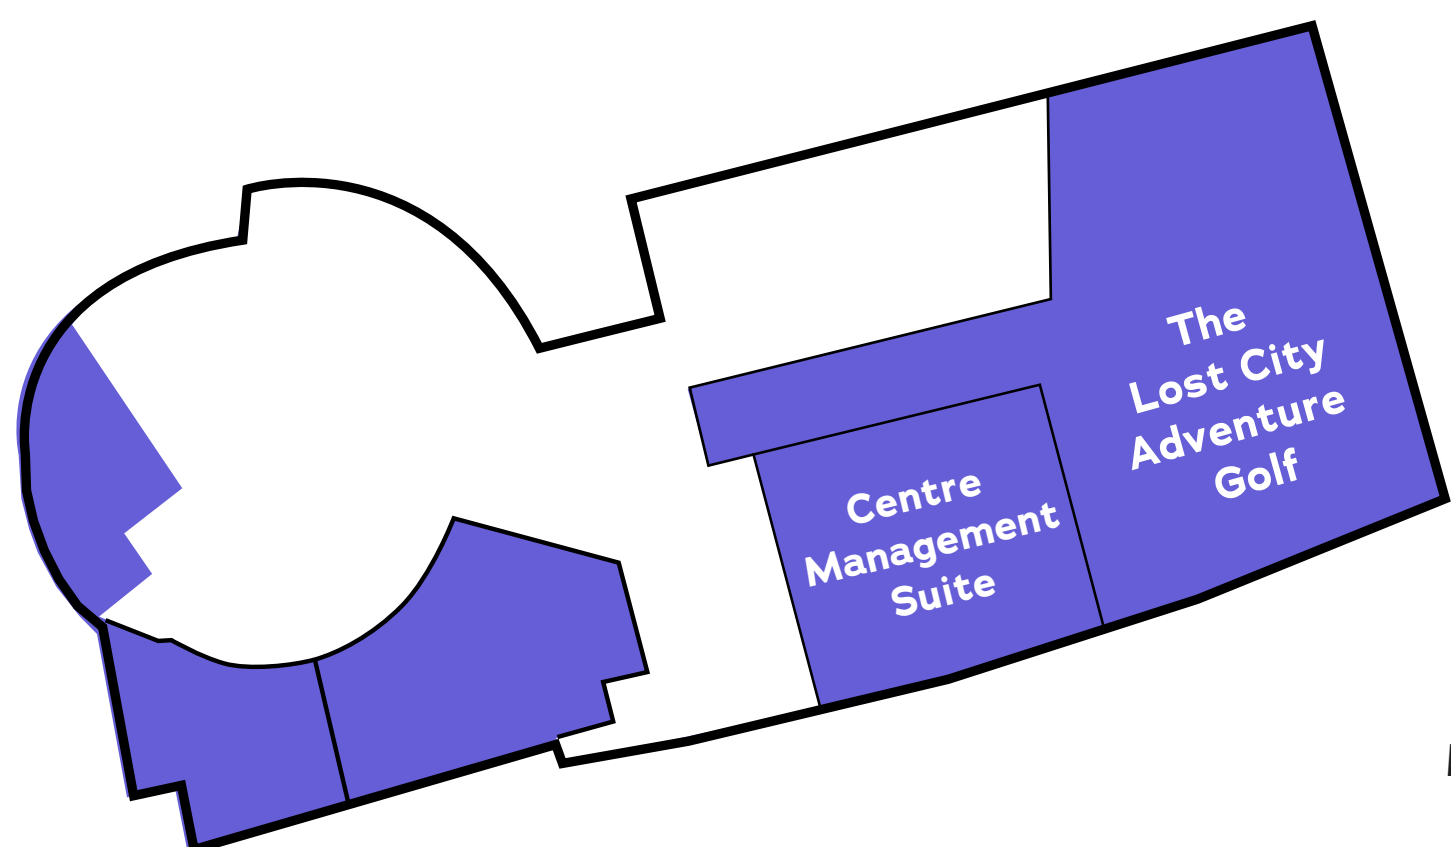

**THE CORNERHOUSE.
FLOOR MAPS.**

Lower Ground Floor

Ground Floor

First Floor

Second Floor

Third Floor

LOWER GROUND FLOOR

The Lost City Adventure Golf
Management Office

GROUND FLOOR

Bella Italia
Nando's
Roxy Ballroom
Slug & Lettuce
Subway
Tamatanga
TGI Fridays
Turtle Bay
Wagamama
Wing Stop

FIRST FLOOR

Cineworld
Funstation
Mixologist

SECOND FLOOR

Axed Nottingham
Skybar

THIRD FLOOR

Cineworld & IMAX

Map Key

Lifts

Escalators

Access/Accessibility

To gain access to the lower ground floor, please use the lift or stairs. For all other floors you can utilise the lifts, stairs or escalators.