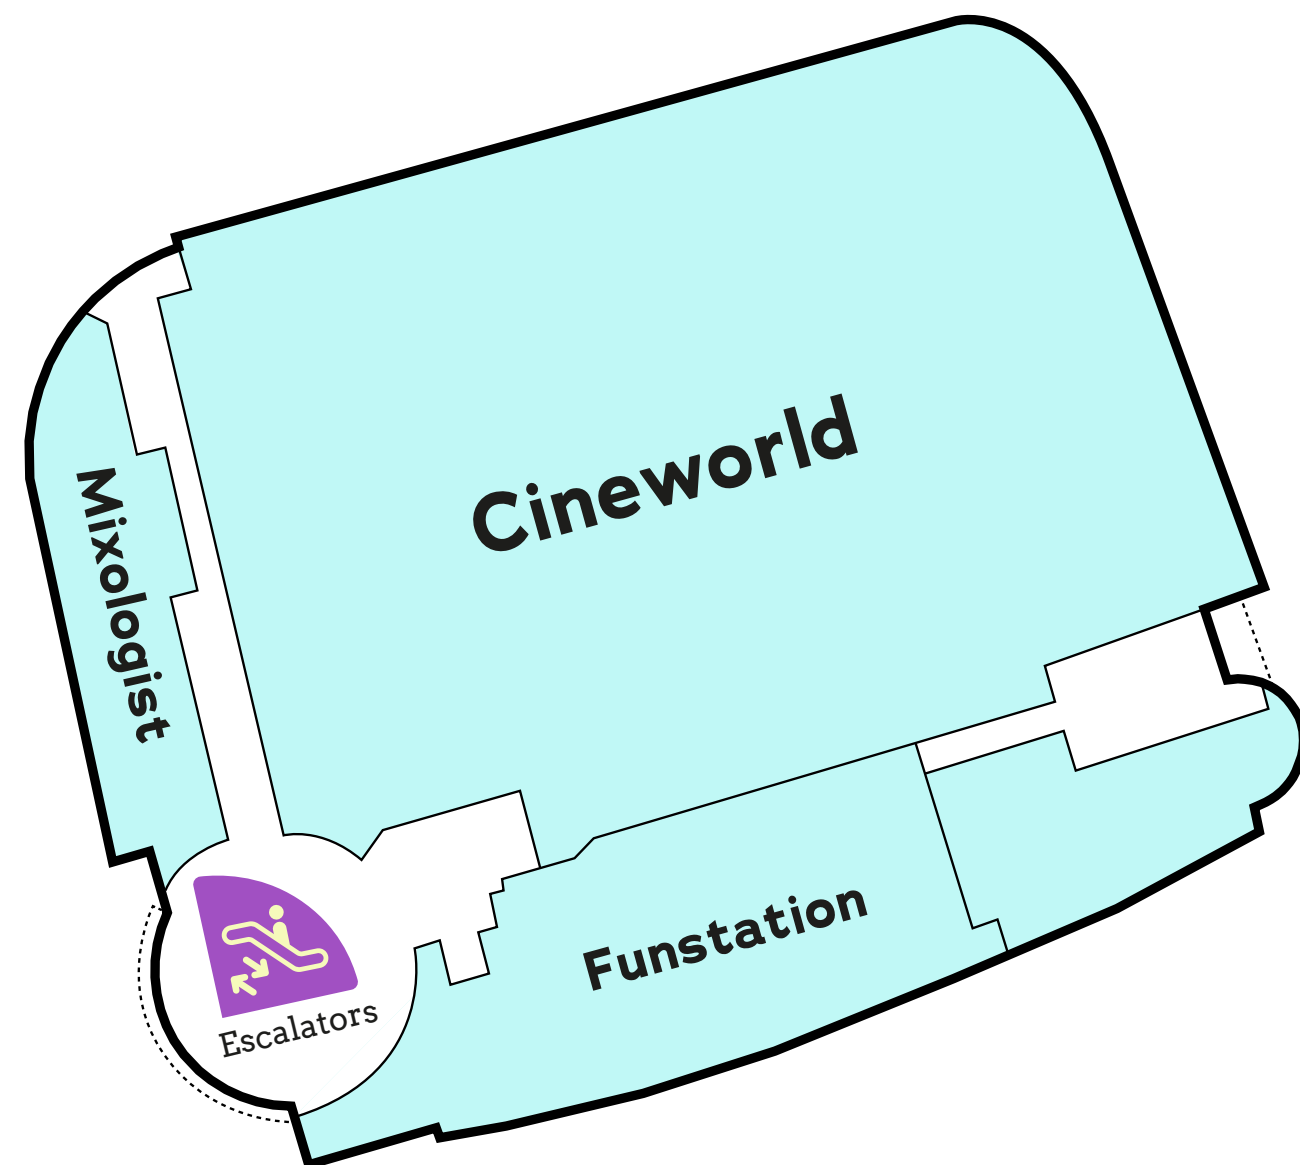

**THE CORNERHOUSE.
FLOOR MAPS.**

Lower Ground Floor

Ground Floor

First Floor

Second Floor

Third Floor

LOWER GROUND FLOOR
The Lost City Adventure Golf
Management Office

GROUND FLOOR

Bella Italia
Nando's
Roxy Ballroom
Slug & Lettuce
Subway
Tamatanga
The Wing Stop
TGI Fridays
Turtle Bay
Wagamama

FRIST FLOOR

Cineworld
Funstation
Mixologist

SECOND FLOOR

Axed Nottingham
Skybar

THIRD FLOOR

Cineworld & IMAX

Map Key

Escalator (one way)

Escalators (both ways)

Stairs