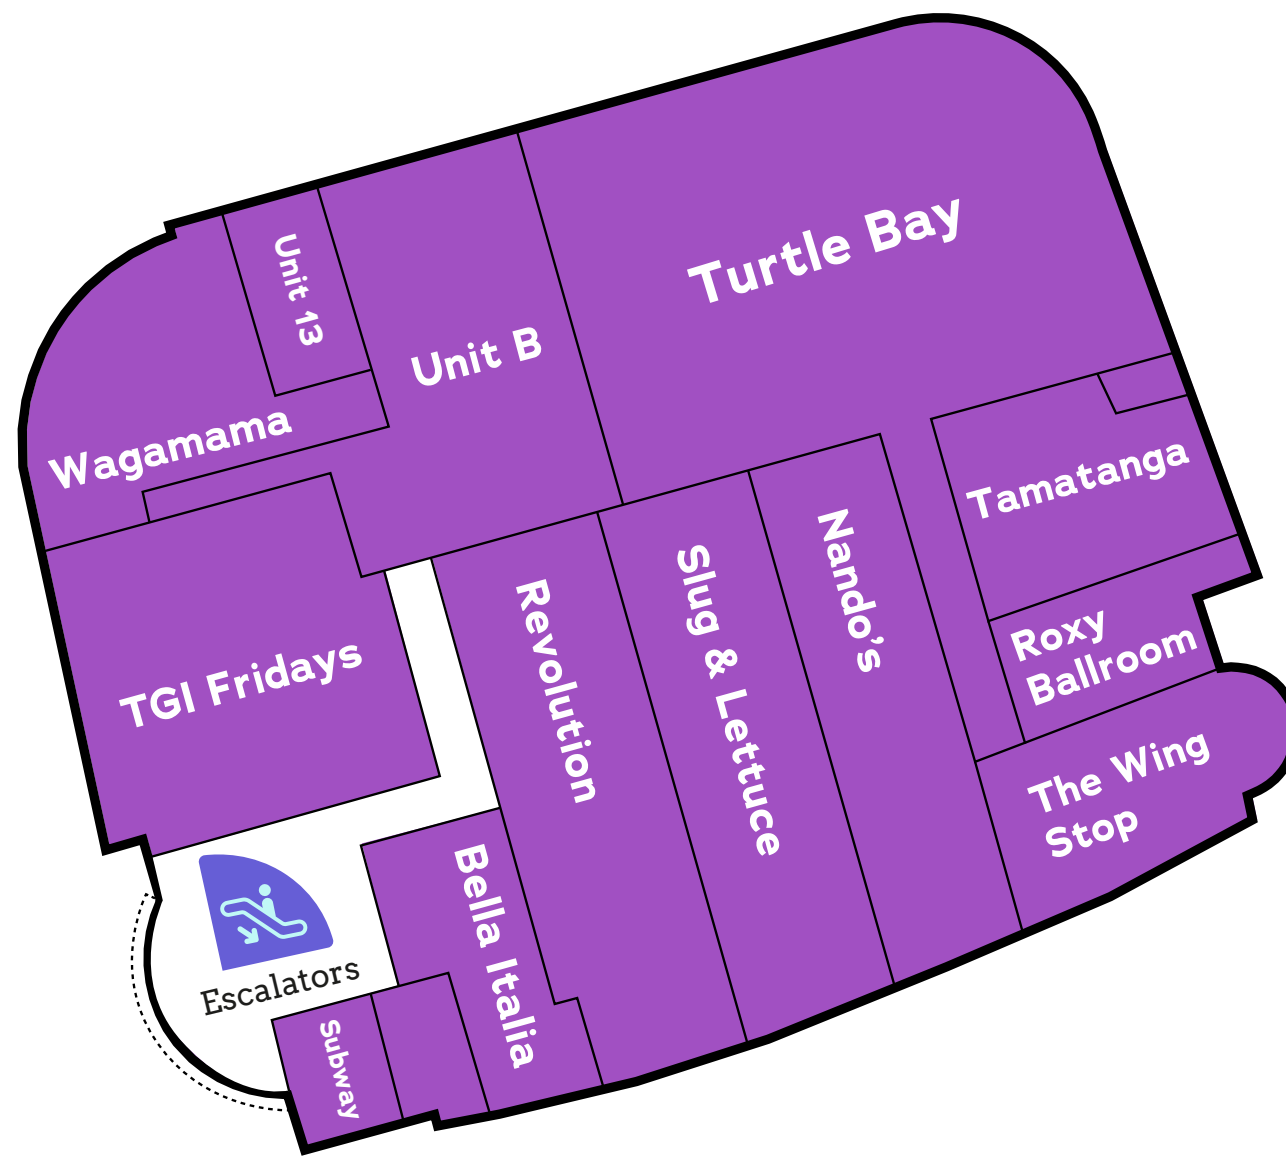

**THE CORNERHOUSE.
FLOOR MAPS.**

Lower Ground Floor

Ground Floor

First Floor

Second Floor

Third Floor

LOWER GROUND FLOOR
The Lost City Adventure Golf
Management Office

GROUND FLOOR

Bella Italia
Nando's
Roxy Ballroom
Slug & Lettuce
Subway
Tamatanga
The Wing Stop
TGI Fridays
Turtle Bay
Wagamama

FRIST FLOOR

Cineworld
Funstation
Mixologist

SECOND FLOOR

Axed Nottingham
Skybar

THIRD FLOOR

Cineworld & IMAX

Map Key

Escalator (one way)

Escalators (both ways)

Stairs