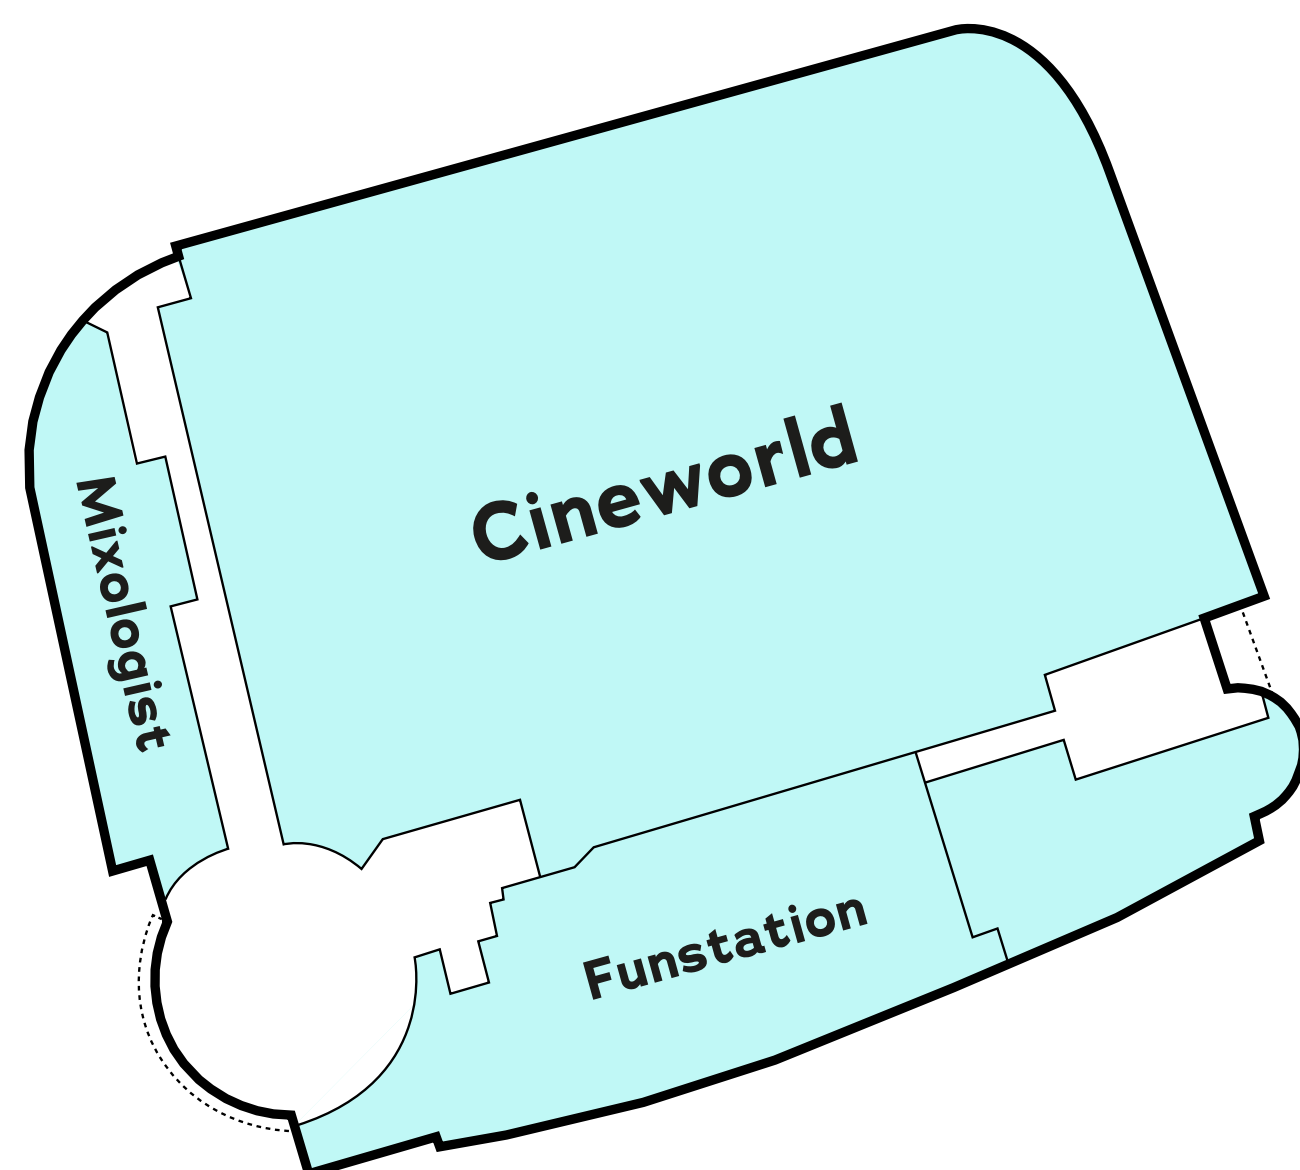

**THE CORNERHOUSE.
FLOOR MAPS.**

Lower Ground Floor

Ground Floor

First Floor

Second Floor

Third Floor

LOWER GROUND FLOOR

The Lost City Adventure Golf
Management Office

GROUND FLOOR

Bella Italia
Nando's
Roxy Ballroom
Slug & Lettuce
Subway
Tamatanga
TGI Fridays
Turtle Bay
Wagamama
Wing Stop

FIRST FLOOR

Cineworld
Funstation
Mixologist

SECOND FLOOR

Axed Nottingham
Skybar

THIRD FLOOR