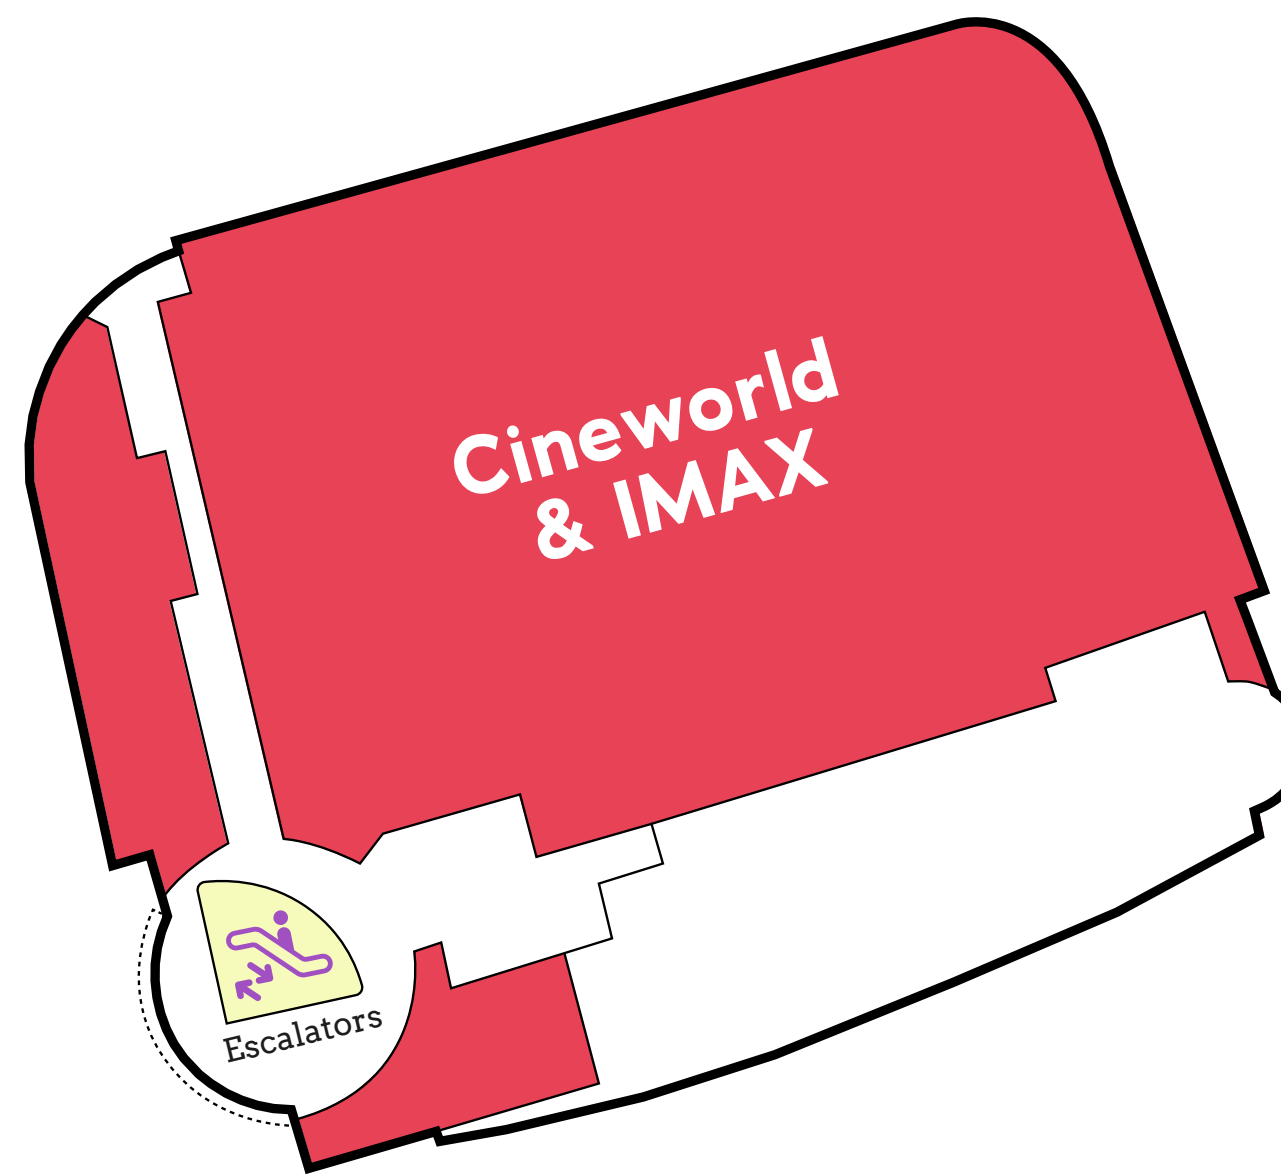

**THE CORNERHOUSE.
FLOOR MAPS.**

Lower Ground Floor

Ground Floor

First Floor

Second Floor

Third Floor

LOWER GROUND FLOOR
The Lost City Adventure Golf
Management Office

GROUND FLOOR

Bella Italia
Nando's
Roxy Ballroom
Slug & Lettuce
Subway
Tamatanga
The Wing Stop
TGI Fridays
Turtle Bay
Wagamama

FRIST FLOOR

Cineworld
Funstation
Mixologist

SECOND FLOOR

Axed Nottingham
Skybar

THIRD FLOOR

Cineworld & IMAX

Map Key

Escalator (one way)

Escalators (both ways)

Stairs