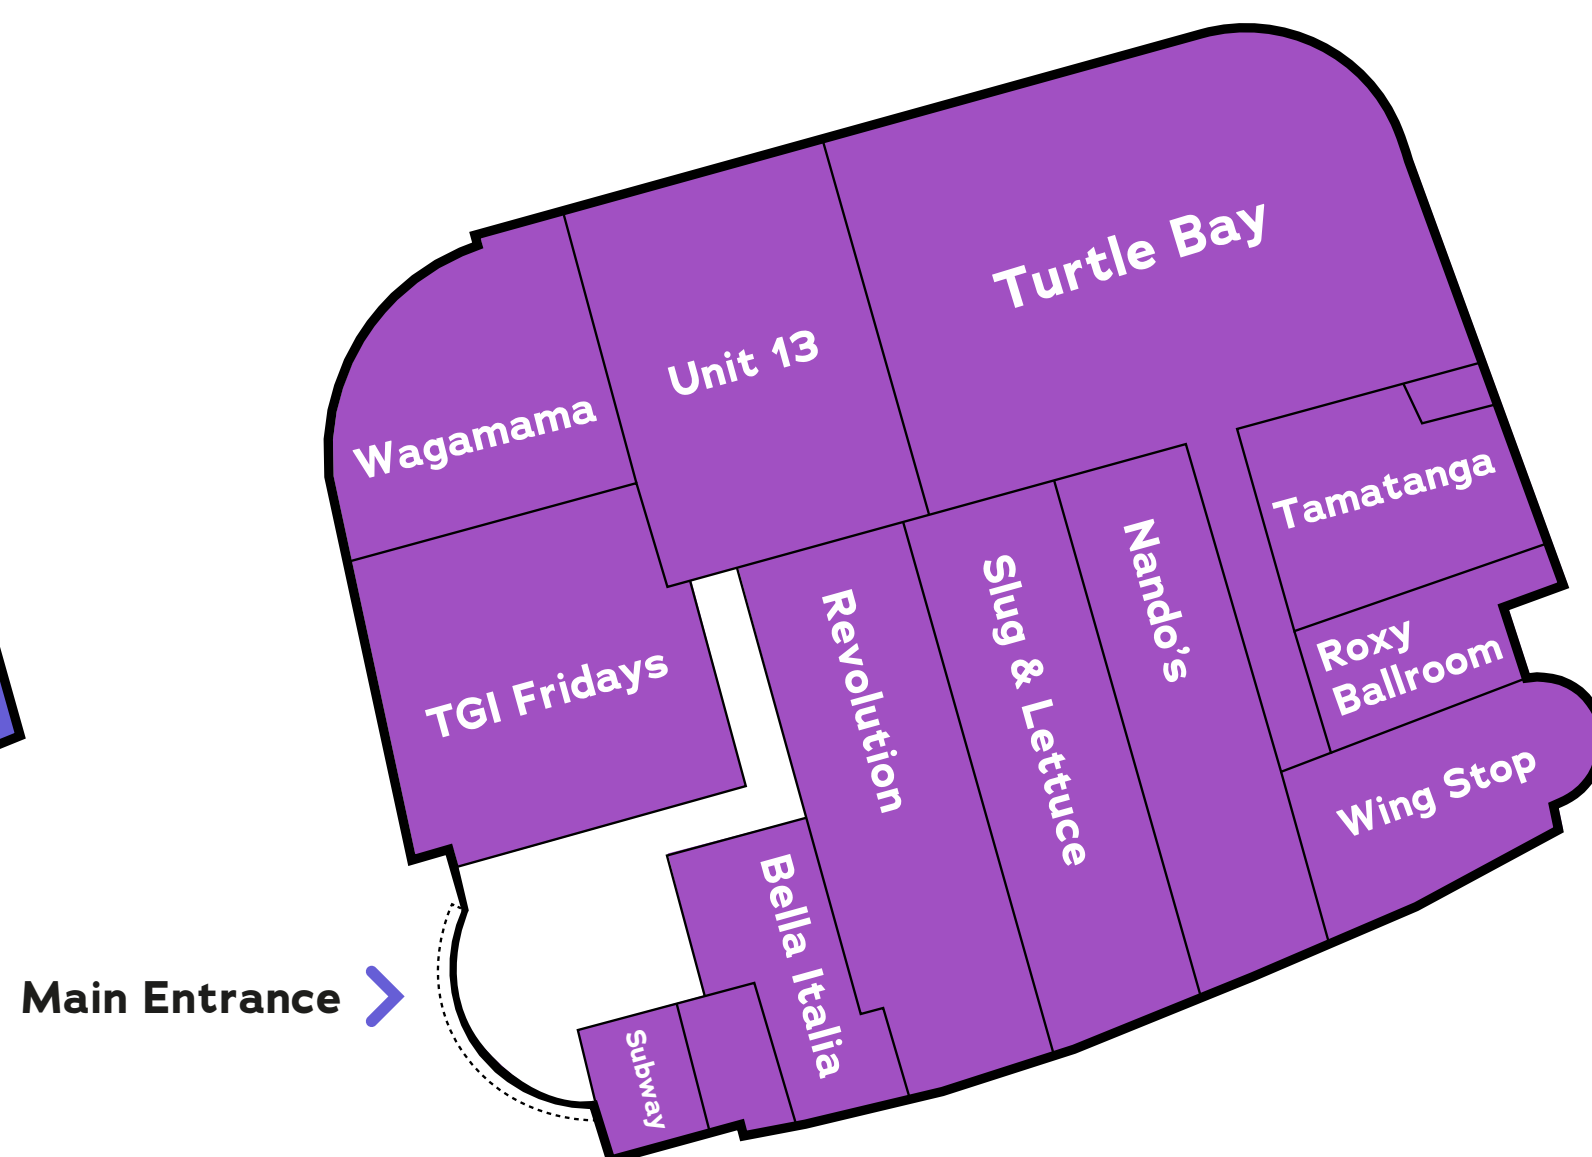

**THE CORNERHOUSE.
FLOOR MAPS.**

Lower Ground Floor

Ground Floor

First Floor

Second Floor

Third Floor

LOWER GROUND FLOOR

The Lost City Adventure Golf
Management Office

GROUND FLOOR

Bella Italia
Nando's
Roxy Ballroom
Slug & Lettuce
Subway
Tamatanga
TGI Fridays
Turtle Bay
Wagamama
Wing Stop

FIRST FLOOR

Cineworld
Funstation
Mixologist

SECOND FLOOR

Axed Nottingham
Skybar

THIRD FLOOR

Cineworld & IMAX

Map Key

Lifts

Escalators

Access/Accessibility

To gain access to the lower ground floor, please use the lift or stairs. For all other floors you can utilise the lifts, stairs or escalators.