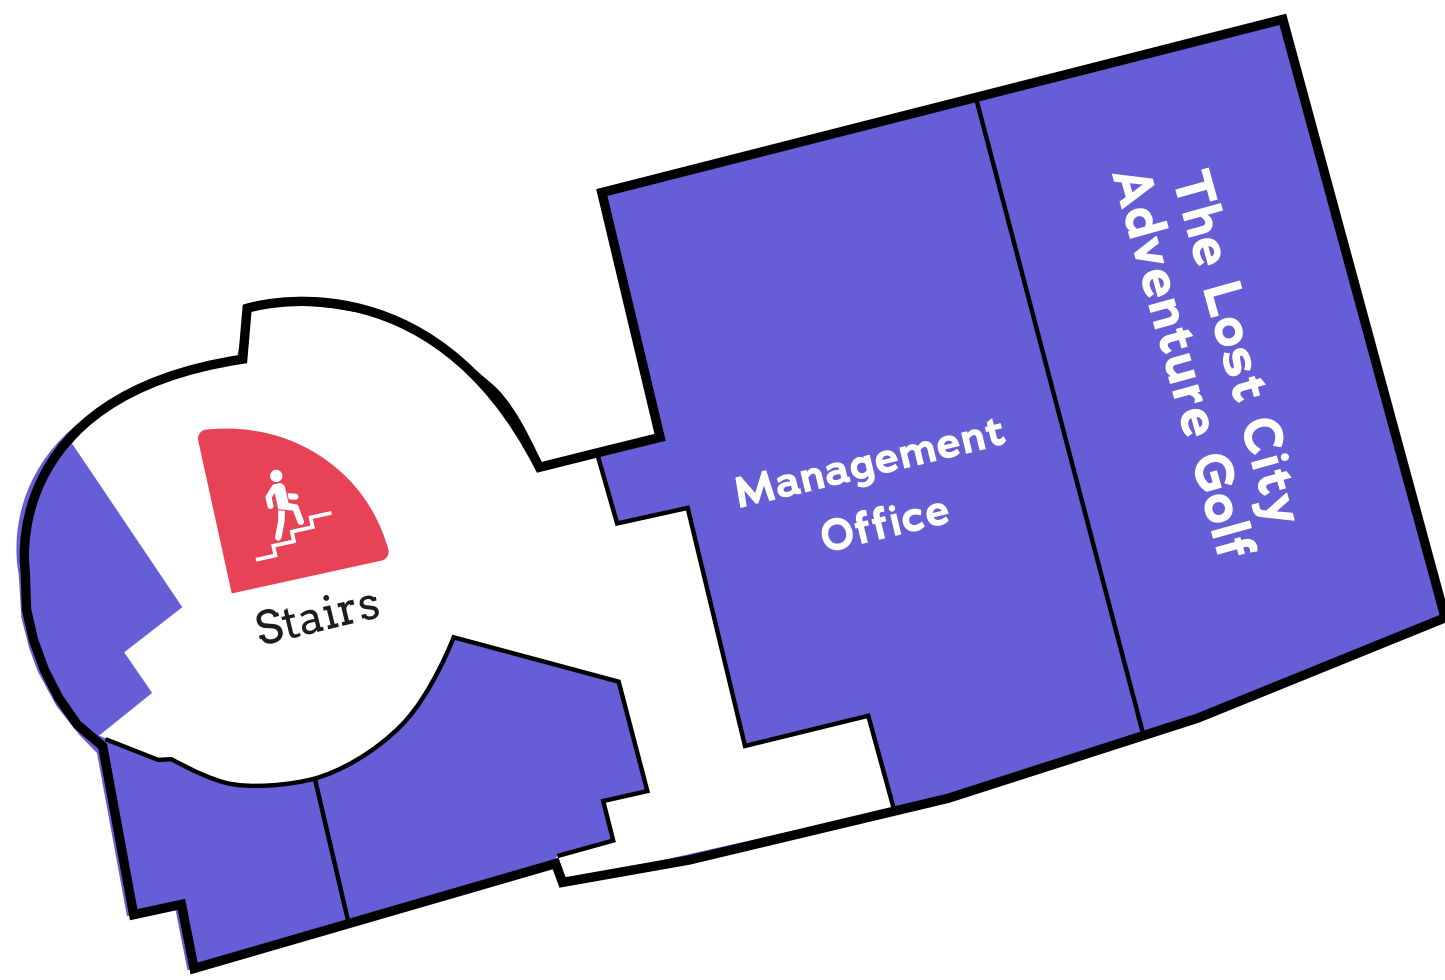

**THE CORNERHOUSE.
FLOOR MAPS.**

Lower Ground Floor

Ground Floor

First Floor

Second Floor

Third Floor

LOWER GROUND FLOOR
The Lost City Adventure Golf
Management Office

GROUND FLOOR

Bella Italia
Nando's
Roxy Ballroom
Slug & Lettuce
Subway
Tamatanga
The Wing Stop
TGI Fridays
Turtle Bay
Wagamama

FRIST FLOOR

Cineworld
Funstation
Mixologist

SECOND FLOOR

Axed Nottingham
Skybar

THIRD FLOOR

Cineworld & IMAX

Map Key

Escalator (one way)

Escalators (both ways)

Stairs